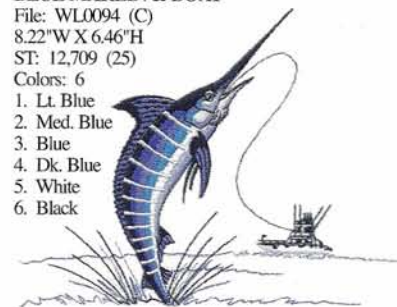

BLUE MARLIN & BOAT*

(Some Areas Light Fill)

File: WL0094 (C)
8.22"W X 6.46"H
ST: 12,709 (25)
Colors: 6
1. Lt. Blue
2. Med. Blue
3. Blue
4. Dk. Blue
5. White
6. Black

LG. SHARK*

File: WL0501 (C) 2. Lt. Purple
9.02"W X 6.14"H 3. Lt. Gray
ST: 6,672 (40) 4. Gray
Colors: 6 5. Dk. Gray
1. Blue 6. Dk. Purple