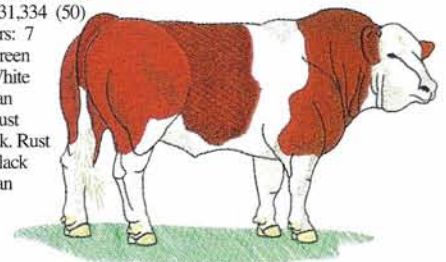

SIMMENTAL BULL*

(Some Areas Light Fill)
File: HR0374 (C)
8.99"W X 5.49"H
ST: 31,334 (50)
Colors: 7

1. Green
2. White
3. Tan
4. Rust
5. Dk. Rust
6. Black
7. Tan

LONGHORN

File: HR0247 (C)
11.04"W X 5.16"H
ST: 18,687 (50)
Colors: 6