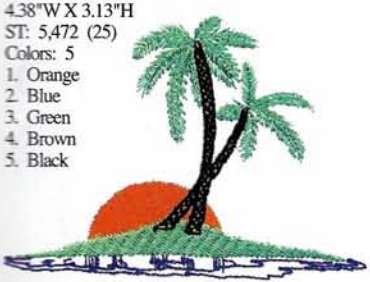

EVERGREEN TREES*

File: MI0317 (C)
4.03"W X 1.83"H
ST: 3,681 (20)
Colors: 8
1. Brown
2. Dk. Green
3. Green
4. Brown
5. Dk. Green
6. Brown
7. Dk. Green
8. Green

FAMILY TREE OUTLINE*

File: FL0271 (C)
5.45"W X 8.52"H
ST: 8,845 (50)
Colors: 1
1. Green

FLYING LEAVES*

(Some Areas Light Fill)
File: FL0459 (C)
8.00"W X 4.02"H
ST: 14,715 (40)
Colors: 8
1. Lt. Blue
2. Lt. Purple
3. Tan
4. Dk. Red
5. Orange
6. Gold
7. Lt. Brown
8. Dk. Green

LEAF SPRAY

File: FL0336 (C)
9.03"W X 6.49"H
ST: 29,426 (50)
Colors: 6
1. Lt. Brown
2. Brown
3. Dk. Green
4. Dk. Orange
5. Dk. Gold
6. Brown

LG. PALM TREES*

File: FL0306 (C)
8.60"W X 8.01"H
ST: 15,284 (40)
Colors: 6
1. Brown
2. Blue
3. Dk. Green
4. Green
5. Dk. Blue
6. Lt. Green

PALM TREES AT SUNSET*

File: MI0252 (C)
4.38"W X 3.13"H
ST: 5,472 (25)
Colors: 5
1. Orange
2. Blue
3. Green
4. Brown
5. Black