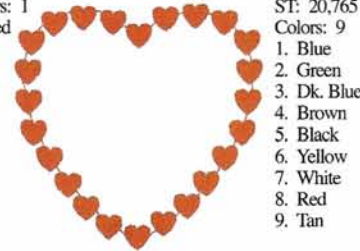

(Some Areas Light Fill)
File: WC0101 (C)
6.00"W X 5.06"H
ST: 20,765 (40)

Colors: 9
1. Blue
2. Green
3. Dk. Blue
4. Brown
5. Black
6. Yellow
7. White
8. Red
9. Tan

RASTA BAND*

File: WC0107 (C)
5.00"W X 7.82"H
ST: 40,553 (50)

File: BD0088 (C)
5.01"W X 4.96"H
ST: 7,688 (30)
Colors: 1
1. Red