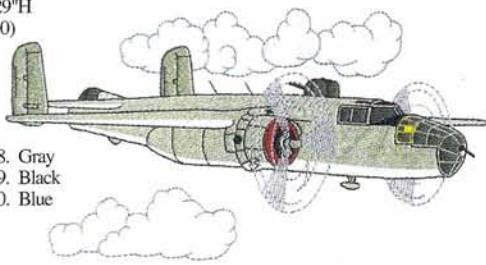

B-17 BOMBER*

File: WH0456 (C)
5.00"W X 3.81"H
ST: 9,729 (40)
Colors: 3
1. Blue
2. Lt. Gray
3. Black

B-17 BOMBER* Colors: 3
File: WH0129 (C) 1. Blue
3.02"W X 2.30"H 2. Lt. Gray
ST: 5,421 (25) 3. Black

B-25*
 (Some Areas Light Fill)
 File: WH0620 (C)
 10.01"W X 5.29"H
 ST: 25,369 (50)
 Colors: 10
 1. White
 2. Lt. Blue
 3. Dk. Gray
 4. Lt. Gray
 5. White
 6. Red
 7. Yellow
 8. Gray
 9. Black
 10. Blue